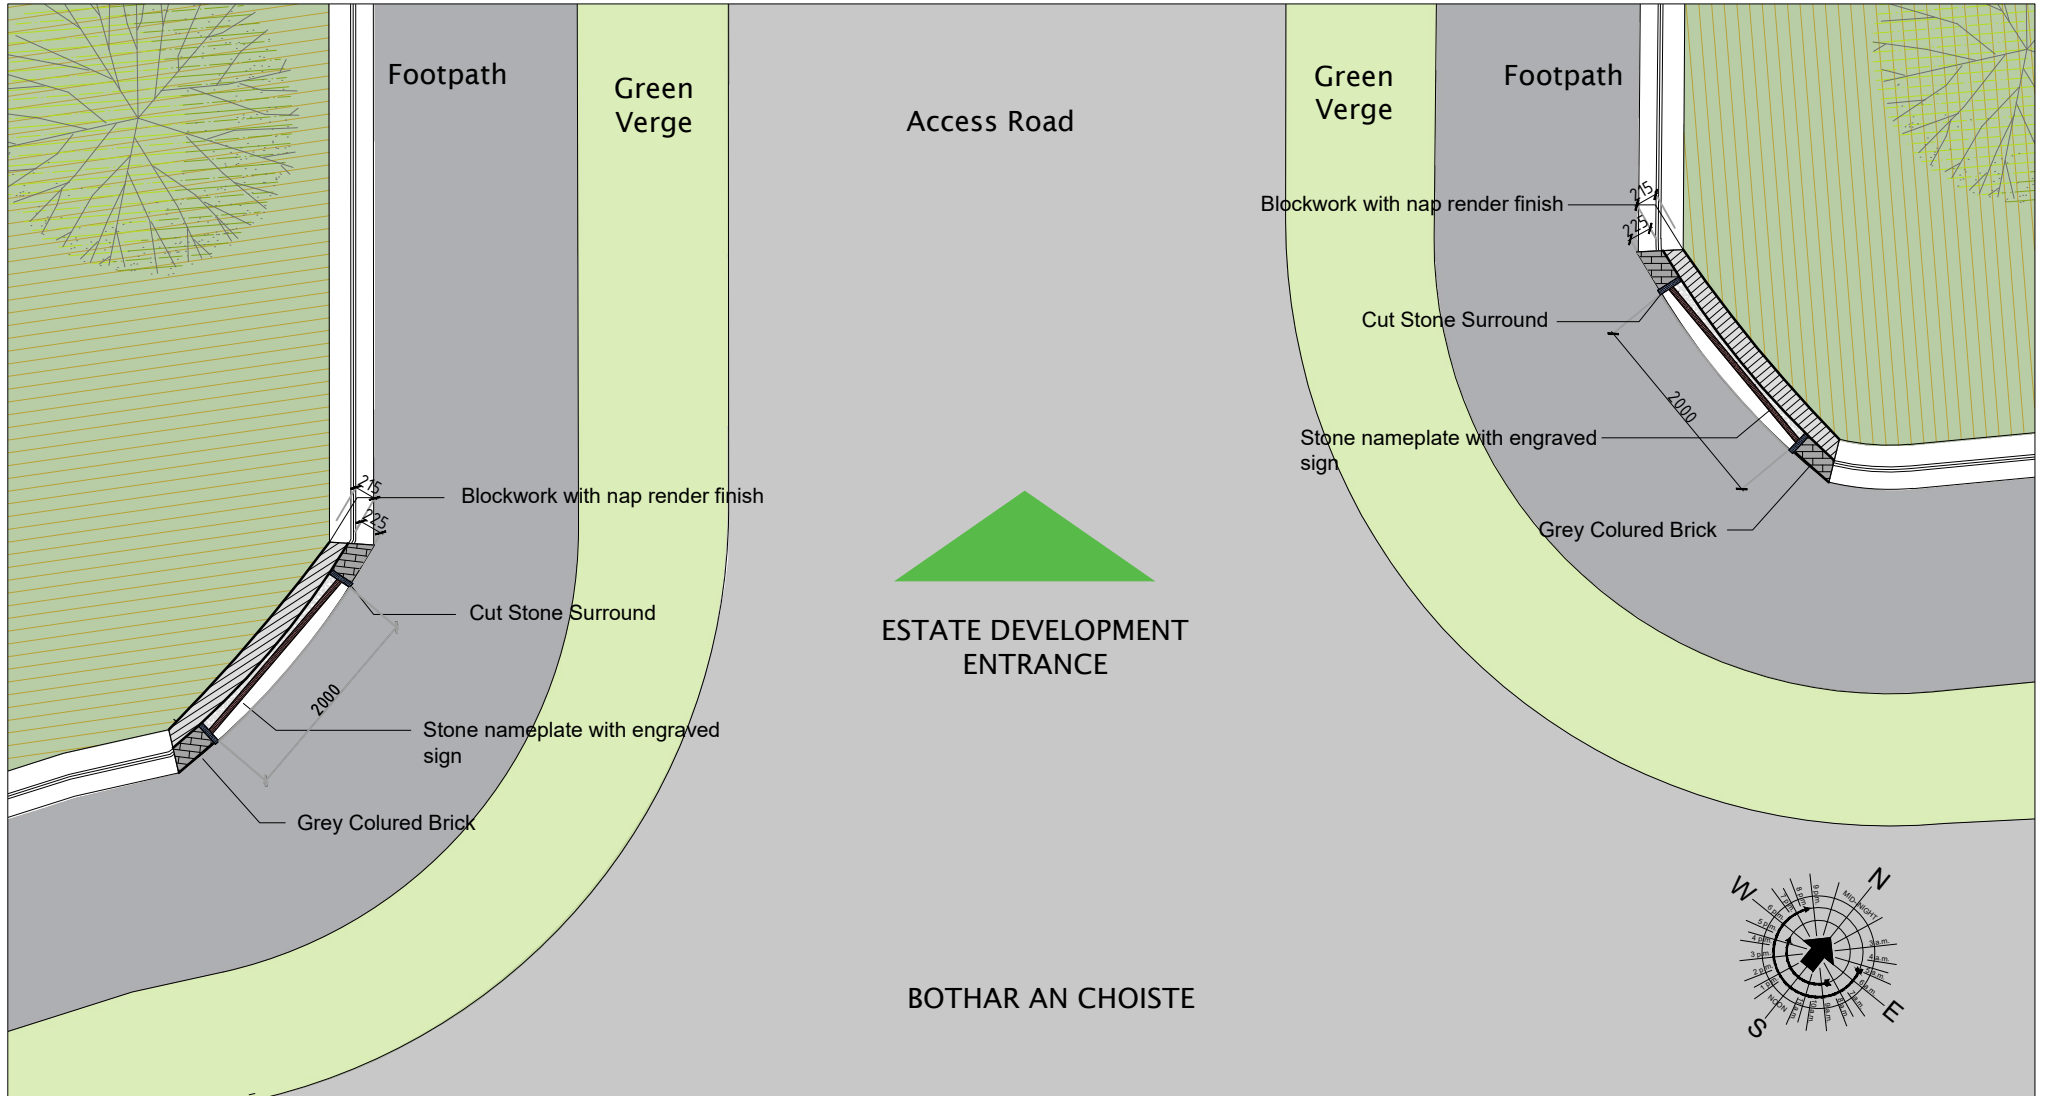

01 Estate development entrance section
Scale: 1 : 75

02 Estate development entrance plan
Scale: 1 : 75

03 Estate development signage elevation & section
Scale: 1 : 50

No.	Date	Comments	By

DEVELOPMENT ESTATE ENTRANCE MARKER DETAIL