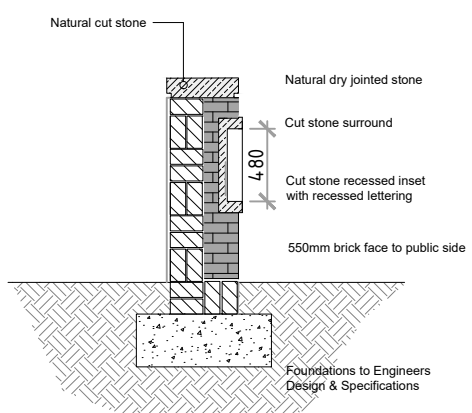

01 Estate development entrance section
Scale: 1 : 75

02 Estate development entrance plan
Scale: 1 : 75

03 Estate development signage elevation & section
Scale: 1 : 50

No.	Date	Comments	By

DEVELOPMENT ESTATE ENTRANCE MARKER DETAIL