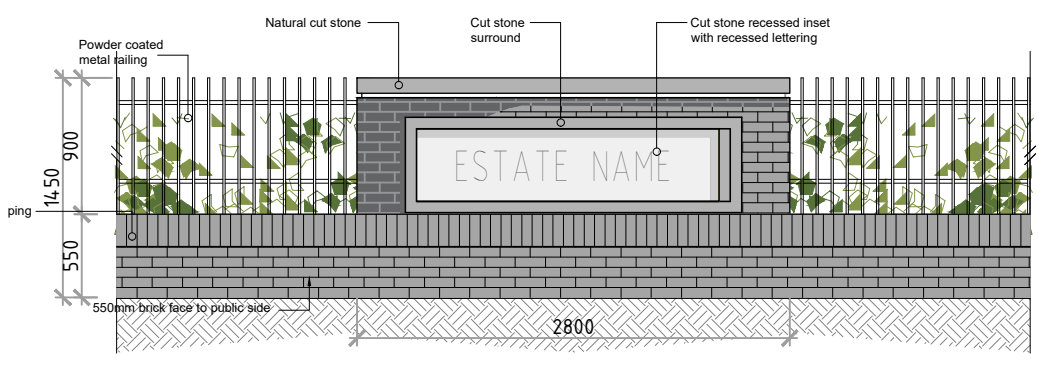

01 Estate development entrance section
Scale: 1 : 75

02 Estate development entrance plan
Scale: 1 : 75

03 Estate development signage elevation & section
Scale: 1 : 50

No.	Date	Comments	By

DEVELOPMENT ESTATE ENTRANCE MARKER DETAIL